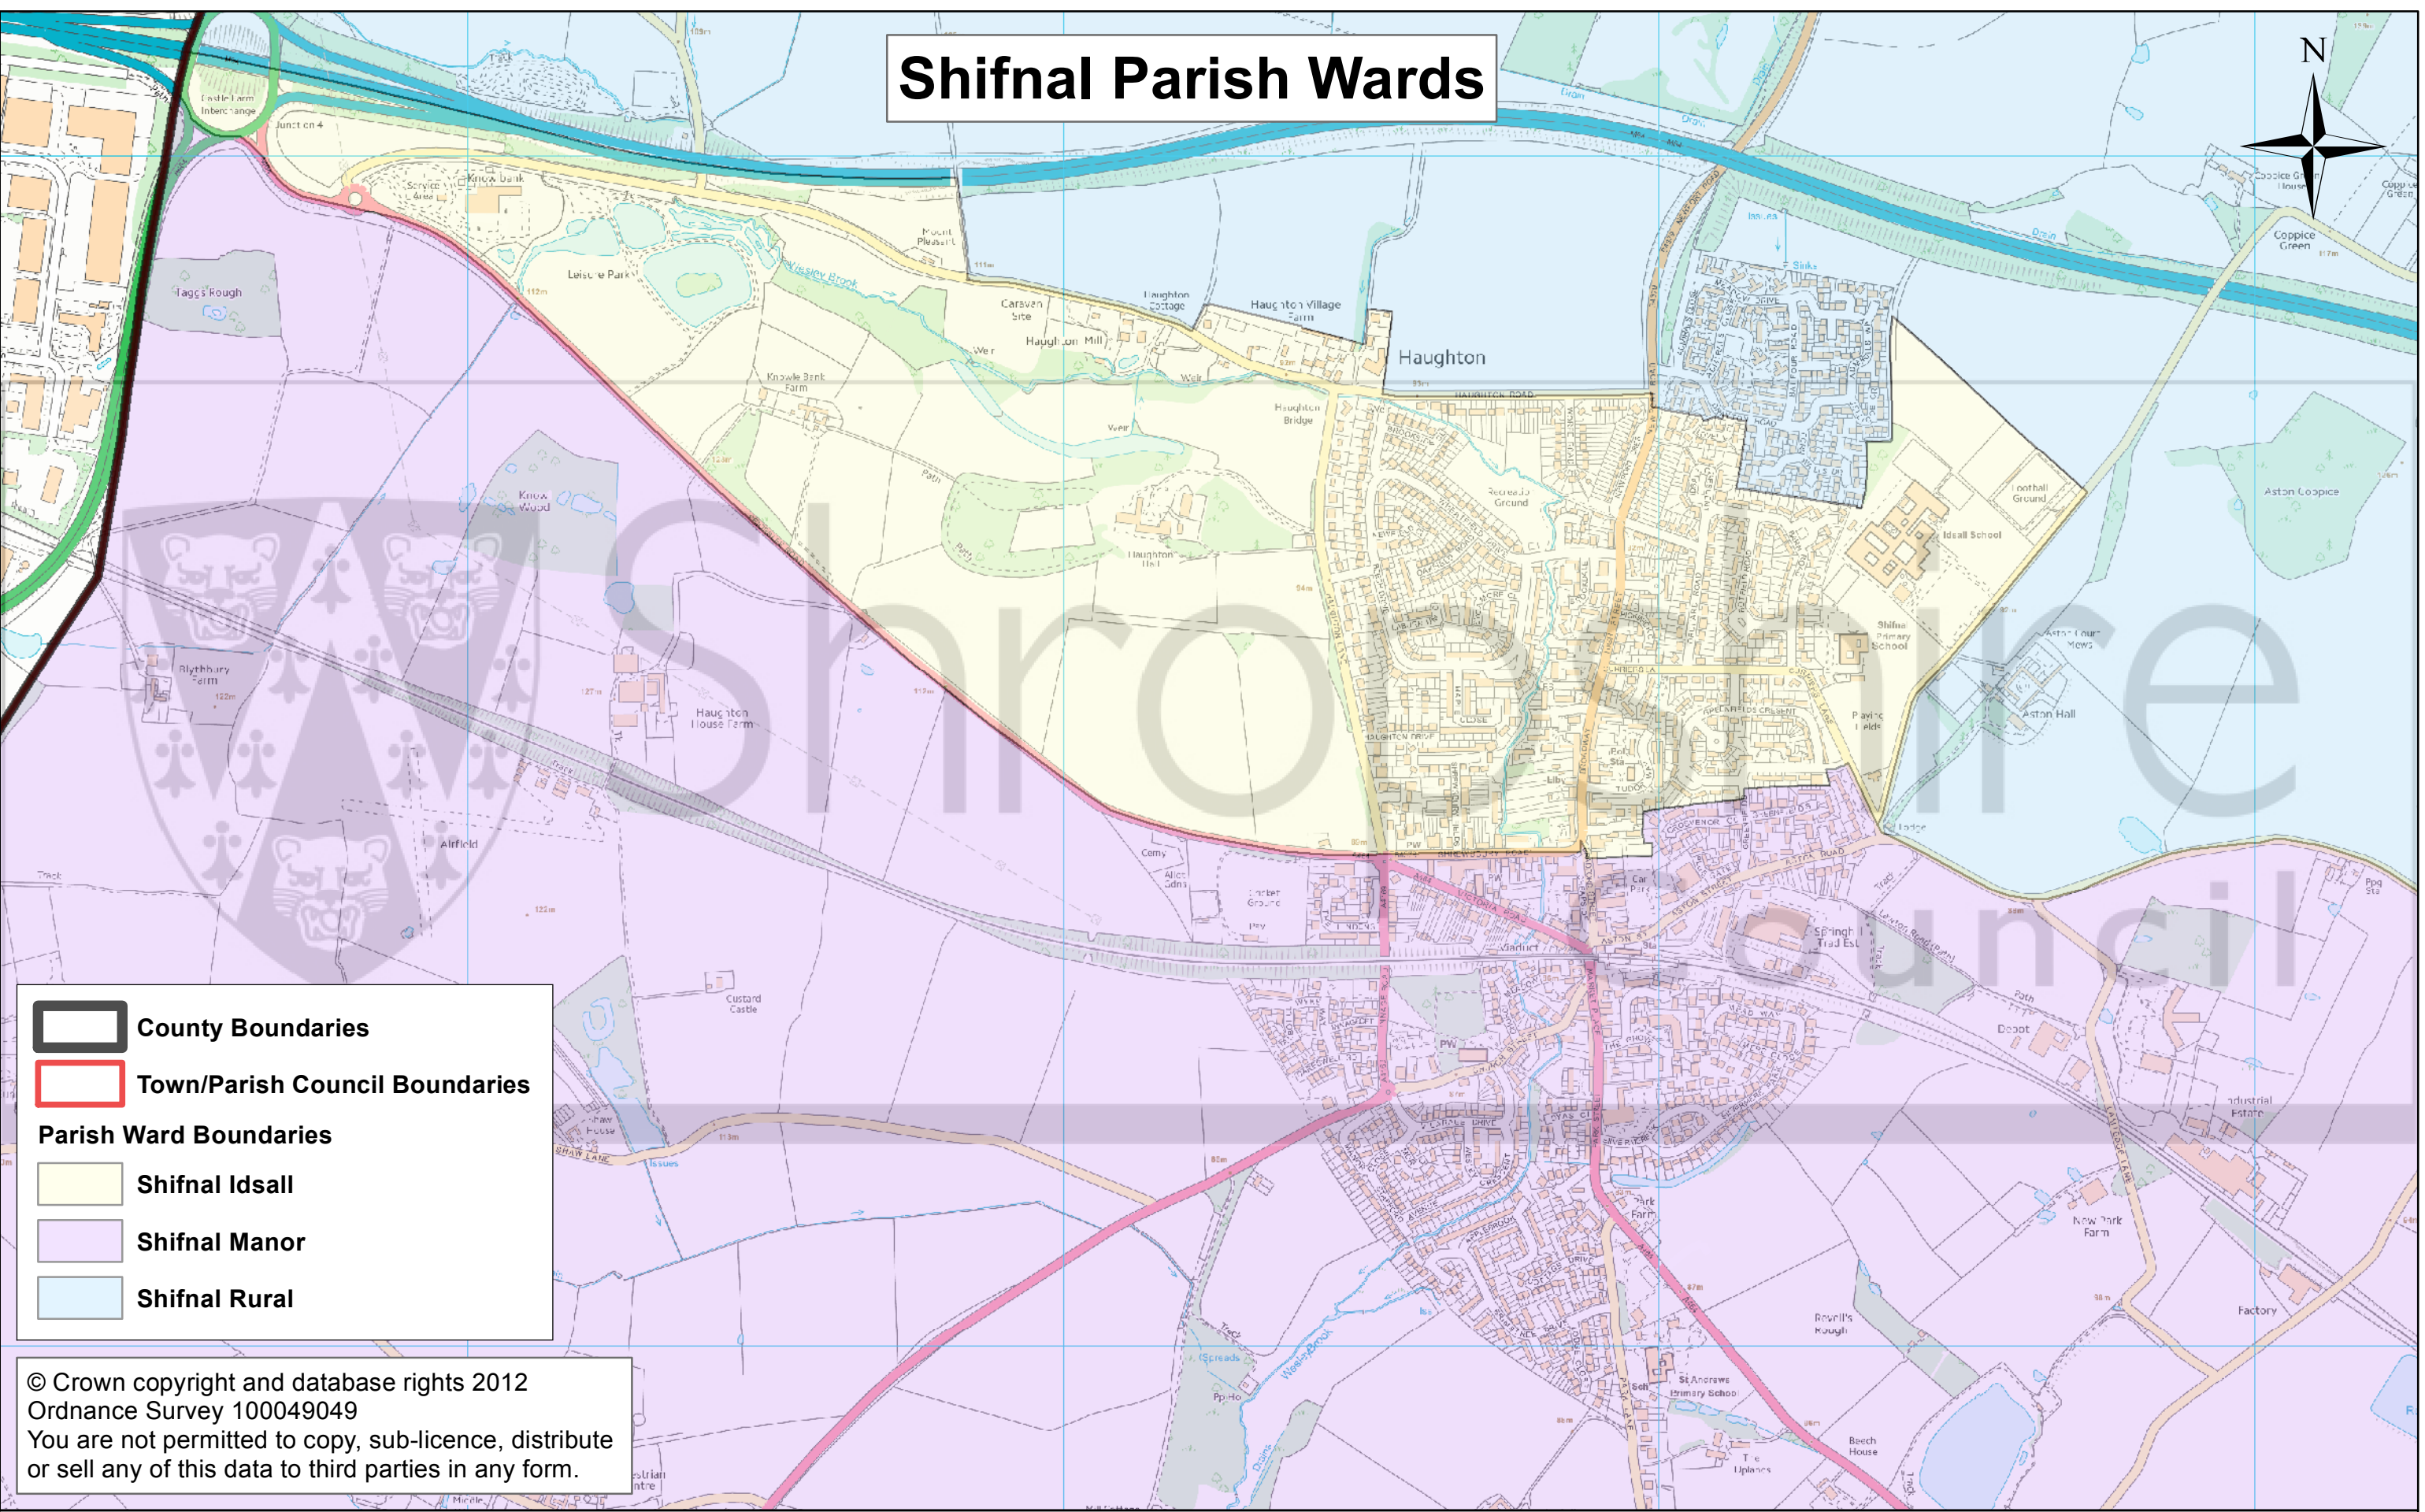

Shifnal Parish Wards

 **County Boundaries**

 **Town/Parish Council Boundaries**

Parish Ward Boundaries

 **Shifnal Idsall**

 **Shifnal Manor**

 **Shifnal Rural**

© Crown copyright and database rights 2012
Ordnance Survey 100049049
You are not permitted to copy, sub-licence, distribute
or sell any of this data to third parties in any form.

Intelligence and Research team
Strategic Planning
The Shirehall, Abbey Foregate,
Shrewsbury, Shropshire, SY2 6ND
Scale :1:10,000